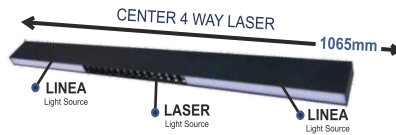

CREE PHILIPS GROPTICS FULHAM

Power	Fixture size	Cut-out size	Body Color
2W	45x45x48mm	38x38mm	White / Black
5W	75x45x48mm	68x38mm	White / Black
12W	147x45x48mm	140x38mm	White / Black

• OPTICS - GR Optics (Diffuser / Wallwasher also available)